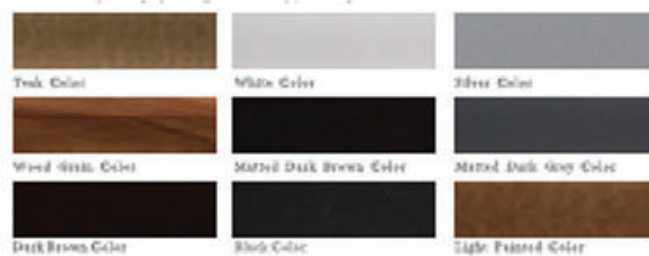

TERMINADOS (ESTRUCTURA)