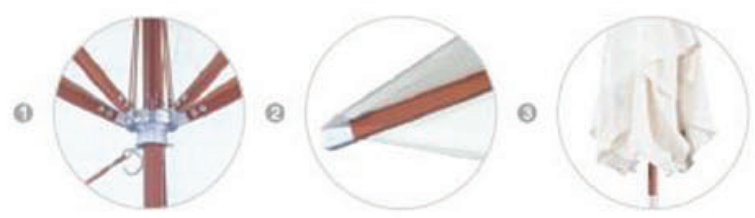

DETALLES

TERMINADOS (ESTRUCTURA)