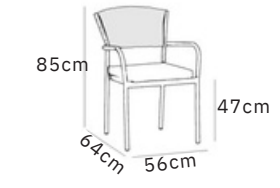

JOY ROPE STYLE CHAIR

56x64x85 cm
400pcs/20'gp
800pcs/40'gp
1000pcs/40'hq

C698-RP-F029GY

Alu. frame
Rope
Hand-made weaving
Powder coating finish

See Page 31 to 34