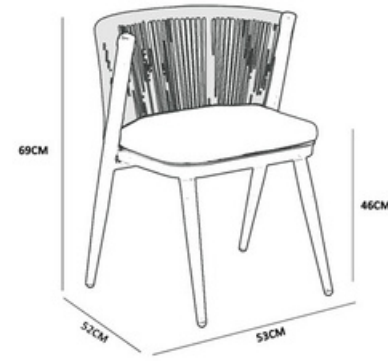

DAPHE

ROPE STYLE CHAIR AND TABLE

Dimensional drawing

Available colors

Powder coating & Rope + Cushion

Details description

DINNING TABLE

104x57x75 cm

DT555-T

DT555-T-F004NT

Alu. frame
Rope
Alu. plate table top
Hand-made weaving
Hand brush grain

DINNING CHAIR

53x52x69 cm

C677-FT

DT555-C-F004NT

Alu. frame
Rope
Hand-made weaving
Hand brush grain