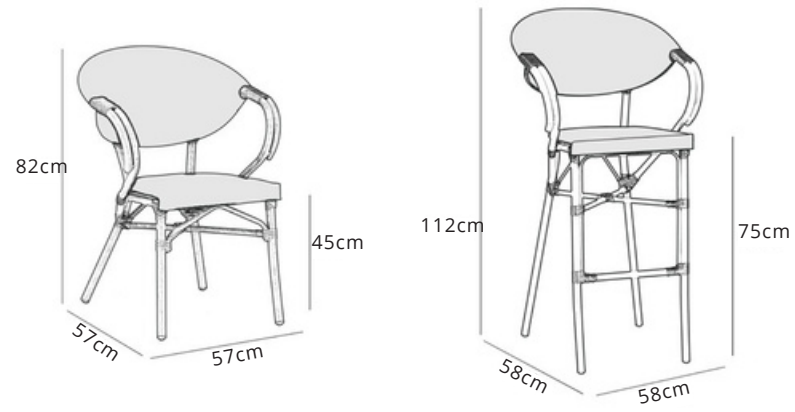

OMAR/UNA

TEXTILENE CHAIR

Dimensional drawing

Available colors

Powder coating