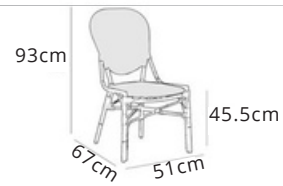

RATTAN CHAIRS COLLECTIONS

GRACE
RATTAN

CHAIR

51x67x93

cm

See Page 77 to 78

GEMMA
RATTAN

CHAIR

133x68x91

cm

See Page 77 to 78

HANNAH
PEXTILENE

CHAIR

48x65x92 cm

252pcs/20'gp

540pcs/40'gp

See Page 79 to 80

HILARY
RATTAN

CHAIR

49x61x115

cm

See Page 80 to 81

MALTE
RATTAN

BAR

425pcs/40'h

9100L Dia.36x76

cm

207pcs/20'gp

421pcs/40'gp

485pcs/40'hq

See Page 81 to 82

KAREN
RATTAN

CHAIR

54x61.5x82

cm

280pcs/20'g

560pcs/40'g

See Page 83 to 84

CORNNIE
RATTAN

CHAIR

46x60.5x87

cm

315pcs/20'g

630pcs/40'g

See Page 85 to 86

RAFAEL
RATTAN

CHAIR

60x61.5x89

cm

216pcs/20'g

432pcs/40'g

See Page 87 to 89

SABINA
RATTAN

CHAIR

C366-FT-S00505

Alu. frame
PE rattan
Hand-made
weaving Hand
brush grain