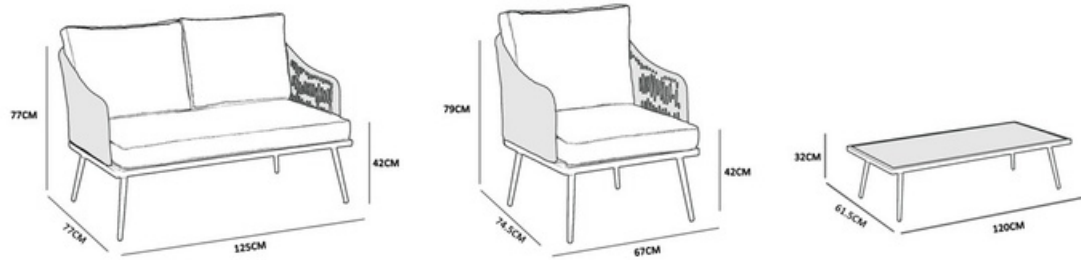

ETHAN

ROPE SOFA

Dimensional drawing

Available colors

Powder coating & Rope + Cushion