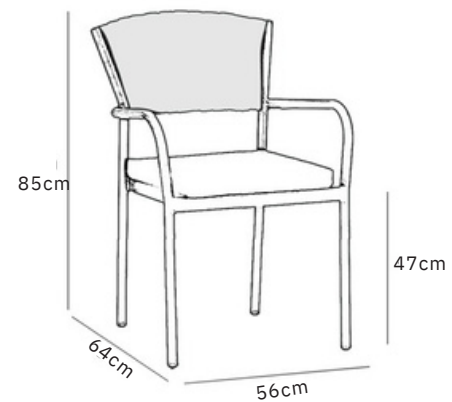

JOY

ROPE STYLE CHAIR

Dimensional drawing

The high quality rope makes a simple designed chair luxury looking. We give priority to the advantages of materials when designing outdoor furniture.

Available colors combination

Powder coating + Rope + Fabric

Steel HPL table
Item No.: T356

PC-23-001 Sand Black	PC-23-007 Sand Dark Grey	PC-23-005 Sand Champagne	PC-23-013 Sand Light Grey
+	+	+	+
BJ40-ED19	BJ45-ED6107	BJ40-3106	BJ45-ED20
+	+	+	+
W1920-005	W1977-001	F3251-010	F3321-010