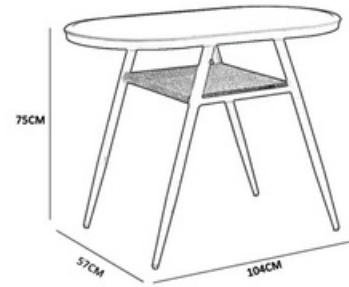

DAPHE

ROPE STYLE CHAIR AND TABLE

Dimensional drawing