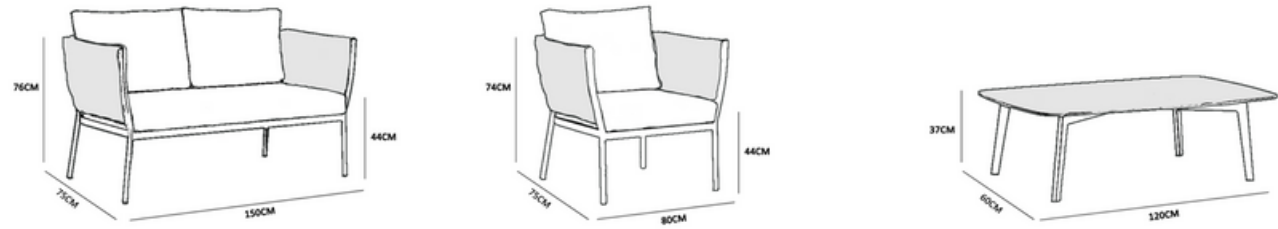

LINDSAY

ROPE SOFA

Dimensional drawing

Available colors combination

Powder coating + Rope + Fabric