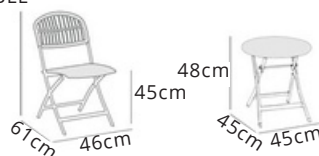

Alu. frame
PE rattan
Hand-made weaving
Hand brush grain

TINA
FOLDABLE CHAIR & COFFEE TABLE
45x61x85 cm & Dia.45x48 cm
1020pcs/40'gp
192sets/20'gp 85cm
400sets/40'gp
545sets/40'hq
See Page 101 to 102