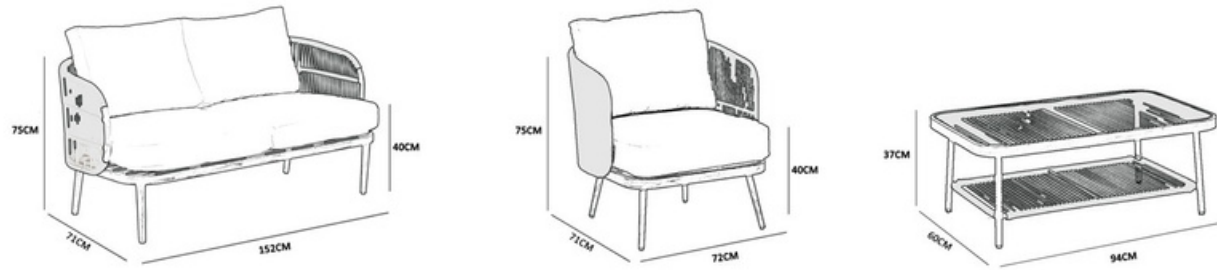

ODAYLE

ROPE SOFA

Dimensional drawing

Available colors

Powder coating & Rope + Cushion

Details description

2-SEATER SOFA

152x71x75 cm
SF225-2S

SF225-2S-F002NT

Steel frame
HDPE rattan
Hand-made weaving
Hand brush grain

1-SEATER SOFA

72x71x75 cm
SF225-1S

SF225-1S-F002NT

Steel frame
HDPE rattan
Hand-made weaving
Hand brush grain

COFFEE TABLE

94x60x37 cm
SF225-CT

SF225-CT-F002NT

Steel frame
HDPE rattan
Hand-made weaving
Hand brush grain