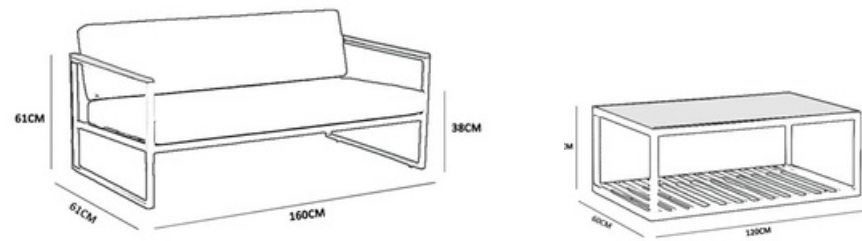

GINGER

ROPE SOFA

Dimensional drawing

Available colors combination

Powder coating + Rope + Fabric