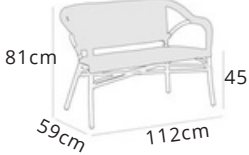

**SIENA**  
RATTAN  
CHAIR  
56x60x82.5  
cm  
320pcs/20'g  
See Page 73 to 74  
680pcs/40'g

C221-FT-S00505

Alu. frame  
PE rattan  
Hand-made  
weaving Hand  
brush grain

**COSETTE**  
RATTAN  
CHAIR  
112x59x81  
cm  
160pcs/20'g  
See Page 73 to 74  
340pcs/40'g