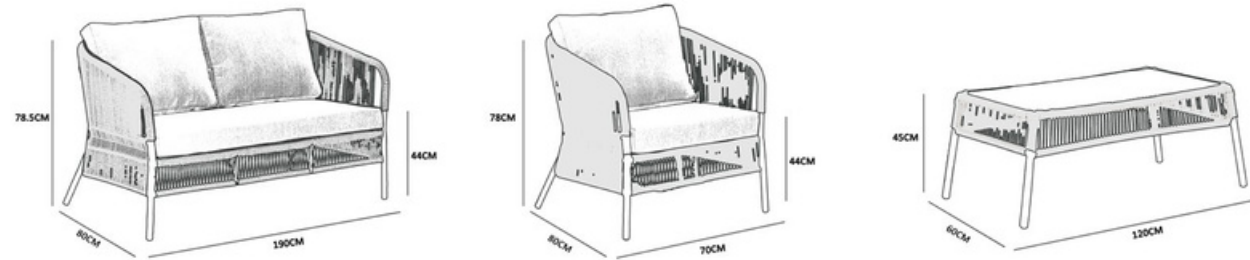

PENELOPE

ROPE SOFA

Dimensional drawing

Available colors

Powder coating & Rope + Cushion