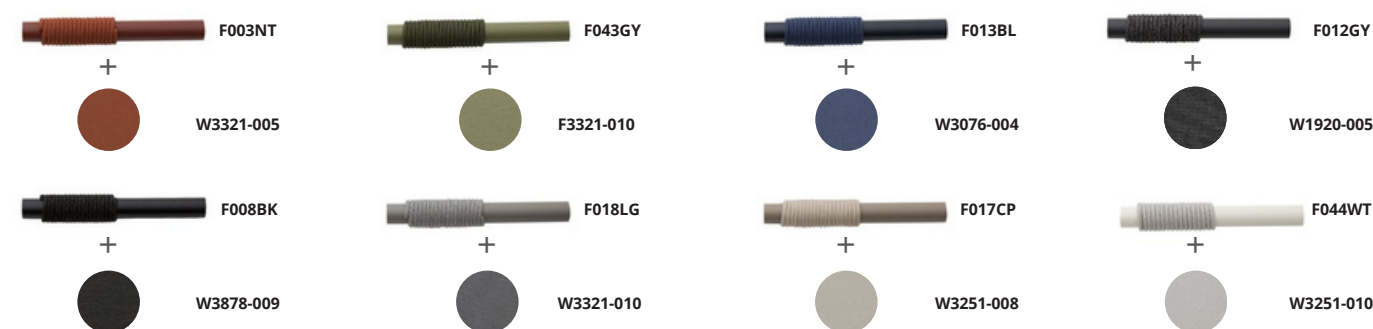

ROPE STYLE CHAIR

Item No.: C567-RT-F004NT
Frame: BM-17-026 Natural Wood
Rattan: F004NT
Size: 63x73x88 cm

COFFEE TABLE

Item No.: T241-FT-S01501
Frame: BM-17-026 Natural Wood
Rattan: S01501
Size: Dia. 50x55 cm

Item No.: C567-RT*2 & T307/ Size: 63x73x88 cm & Dia. 45x45 cm / 40HQ: 160 sets

COFFEE TABLE

Item No.: T269
Frame: PC-23-007 Sand Dark
Grey Size: Dia. 45x45 cm

COFFEE TABLE

Item No.: DT580-T
Frame: PC-23-007 Sand Dark
Grey Size: Dia. 45x45 cm

COFFEE TABLE

Item No.: T366
Frame: PC-23-005 Sand
Champagne Size: Dia. 50x55
cm

Details description

RATTAN CHAIR

63x73x88 cm
60pcs/20'gp
120pcs/40'gp
160pcs/40'hq

C567-RP

C567-RT-F043GY

Alu. frame
HDPE Rattan
Hand-made weaving
Powder coating finish

RATTAN CHAIR

63x73x88 cm
60pcs/20'gp
120pcs/40'gp
160pcs/40'hq

C567-RT

C567-RT-F004NT

Alu. frame
HDPE Rattan
Hand-made weaving
Hand brush grain