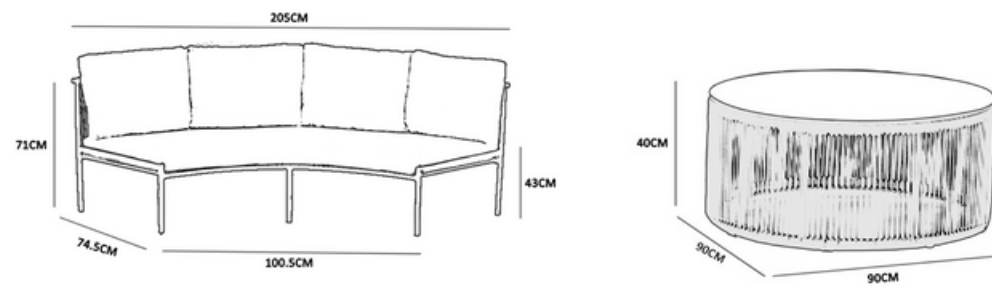

CONSTANTINE

ROPE SOFA

Dimensional drawing

Available colors

Powder coating & Rope + Cushion