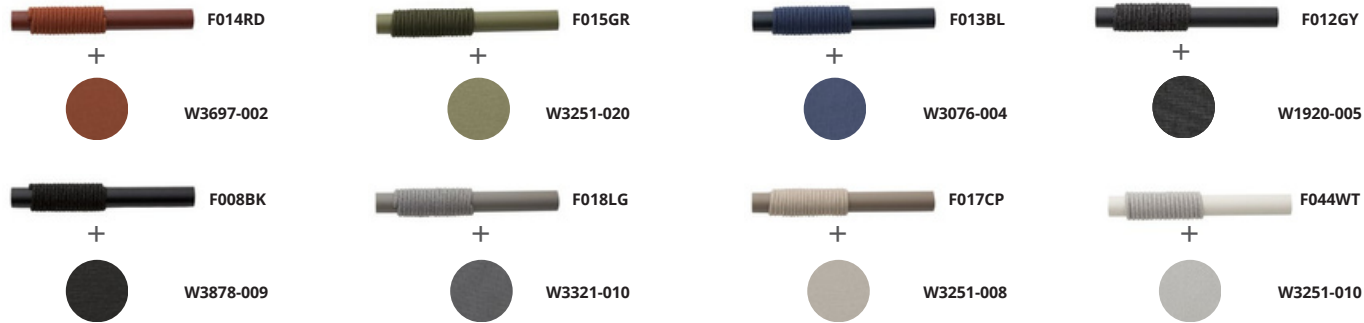

Details description

2-SEATER SOFA

160x77x76 cm
SF242-2S

Frame+Rope:F001GY
Cushion: W1887-057

SF242-2S-F011GY

Alu. frame
Rope
Hand-made weaving
Powder coating finish

1-SEATER SOFA

91x74x80 cm
SF242-1S

SF242-1S-F011GY

Alu. frame
Rope
Hand-made weaving
Powder coating finish

COFFEE TABLE

Dia.70x43.5 cm
SF224-CT

SF242-CT-L

Alu. frame
Sintered stone
table top Powder
coating finish

COFFEE TABLE

Dia.50x39 cm
SF224-CT

SF242-CT-S

Alu. frame
Sintered stone
table top Powder
coating finish