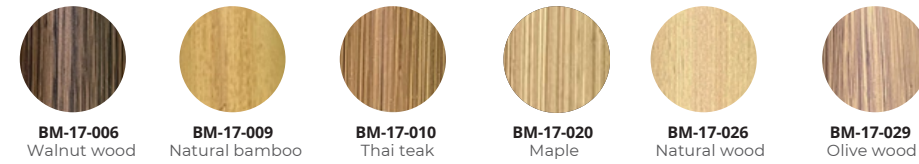

This is the new collections with new designed fabric. We are always willing to provide you the best chair that we have.

RAYA

RATTAN CHAIR

Dimensional drawing

Available colors

Powder coating

Weaving

Textilene

Recommendation colors

RATTAN CHAIR

47x54x87.5 cm
400pcs/20'gp
850pcs/40'gp
1020pcs/40'hq

C368-FT

C368-FT-S03301

Alu. frame
PE rattan
Hand-made
weaving Hand
brush grain

RATTAN CHAIR

47x54x87.5 cm
400pcs/20'gp
850pcs/40'gp
1020pcs/40'hq

C368-FT

C368-FT-S03701

Alu. frame
PE rattan
Hand-made
weaving Hand
brush grain

TEXTILENE CHAIR

47x54x87.5 cm
400pcs/20'gp
850pcs/40'gp
1020pcs/40'hq

C368-TX

C368-TX-TX063

Alu. frame
Textilene fabric
Hand brush grain