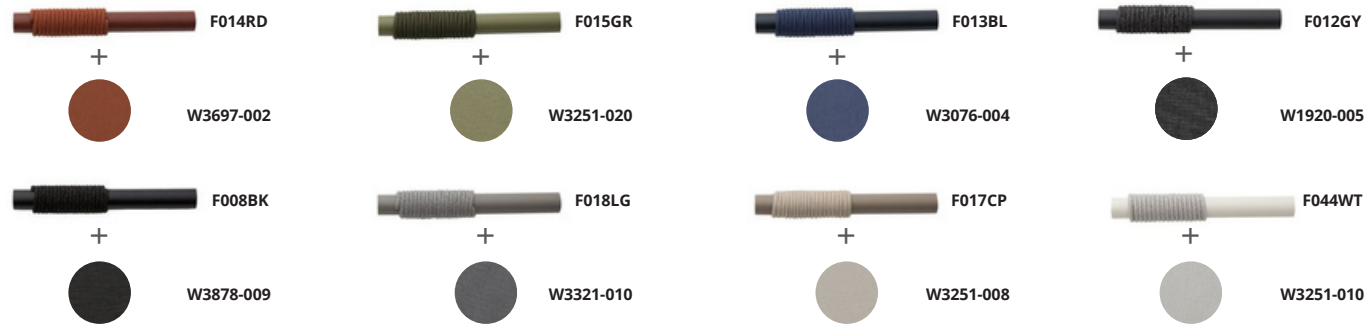

NIKITA

ROPE STYLE CHAIR

Dimensional drawing

Available colors

Powder coating & Rope + Cushion

Recommendation colors

ROPE STYLE CHAIR

58x61.5x78 cm
260pcs/20'gp
560pcs/40'gp
672pcs/40'hq

C673-RP

C673-RP-F014RD

Alu. frame
Rope
Hand-made weaving
Powder coating finish

ROPE STYLE CHAIR

58x61.5x78 cm
260pcs/20'gp
560pcs/40'gp
672pcs/40'hq

C673-RP

C673-RP-F015GR

Alu. frame
Rope
Hand-made weaving
Powder coating finish

ROPE STYLE CHAIR

58x61.5x78 cm
260pcs/20'gp
560pcs/40'gp
672pcs/40'hq

C673-RP

C673-RP-F012GY

Alu. frame
Rope
Hand-made weaving
Powder coating finish

ROPE STYLE CHAIR

58x61.5x78 cm
260pcs/20'gp
560pcs/40'gp
672pcs/40'hq

C673-RP

C673-RP-F008BK

Alu. frame
Rope
Hand-made weaving
Powder coating finish