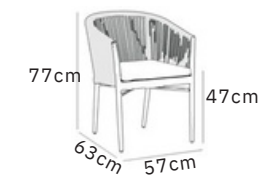

PALMA ROPE STYLE CHAIR

57x63x77 cm
360pcs/20'gp
720pcs/40'gp
840pcs/40'hq

C438-RT-F037NT