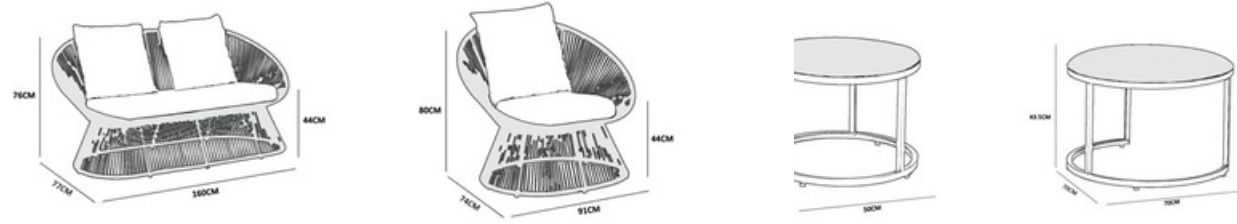

JEFFREY

ROPE SOFA

Dimensional drawing

Available colors

Powder coating & Rope + Cushion