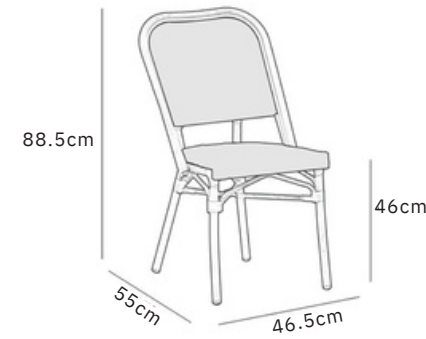

RAYA

RATTAN CHAIR

Dimensional drawing

Available colors

Powder coating