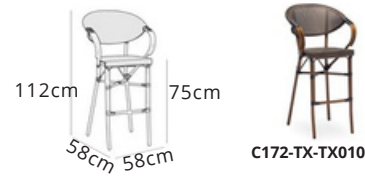

TEXTILENE CHAIRS COLLECTIONS

OMAR TEXTILENE CHAIR

57x57x82 cm
320pcs/20'gp
680pcs/40'gp
816pcs/40'hq
See Page 113 to 118

Alu. frame
Textilene fabric
Hand brush grain

UNA TEXTILENE BAR CHAIR 58x58x112

cm
144pcs/20'gp
384pcs/40'gp
448pcs/40'hq
See Page 113 to 118

Alu. frame
Textilene fabric
Hand brush grain

BOW-KONT TEXTILENE

CHAIR
54x62.5x93 cm
279pcs/20'gp
567pcs/40'gp
663pcs/40'hq
See Page 119 to 120

Alu. frame
Textilene fabric
Hand brush grain

BOW-KONT TEXTILENE

CHAIR
50x66.5x92 cm
315pcs/20'gp
675pcs/40'gp
825pcs/40'hq
See Page 119 to 120

Alu. frame
Textilene fabric
Hand brush grain

SKYE TEXTILENE

CHAIR
57x62x85 cm
320pcs/20'gp
680pcs/40'gp
816pcs/40'hq
See Page 121 to 122

Alu. frame
Textilene fabric
Hand brush grain

RODY TEXTILENE

CHAIR
46x56x88 cm
400pcs/20'gp
850pcs/40'gp
1020pcs/40'hq
See Page 123 to 126

Alu. frame
Textilene fabric
Hand brush grain

HYE TEXTILENE BAR

CHAIR
47x55.5x118 cm
240pcs/20'gp
510pcs/40'gp
595pcs/40'hq
See Page 123 to 126

Alu. frame
Textilene fabric
Hand brush grain

HOOPER BAY TEXTILENE

CHAIR
56x56x77 cm
384pcs/20'gp
832pcs/40'gp
944pcs/40'hq
See Page 127 to 128

Alu. frame
Textilene fabric
Powder coating finish

AARON TEXTILENE CHAIR

57x63.5x83 cm
330pcs/20'gp
693pcs/40'gp
819pcs/40'hq
See Page 129

Alu. frame
Textilene fabric
Powder coating finish

LANCE TEXTILENE BAR CHAIR

56x60.5x83.5 cm
288pcs/20'gp
612pcs/40'gp
680pcs/40'hq
See Page 130

Alu. frame
Textilene fabric
Hand brush grain

VICKI TEXTILENE

CHAIR
57x58x85 cm
576pcs/20'gp
1104pcs/40'gp
1150pcs/40'hq
See Page 131 to 132

Alu. frame
Textilene fabric
PS Wood Armrest
Powder coating finish

RICKI TEXTILENE

CHAIR
56x62.5x84 cm
440pcs/20'gp
920pcs/40'gp
1150pcs/40'hq
See Page 133 to 136