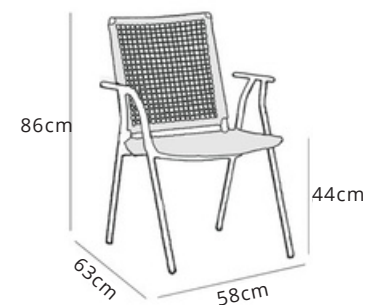

DONNA

ROPE STYLE CHAIR

Dimensional drawing

Available colors combination

Powder coating + Rope