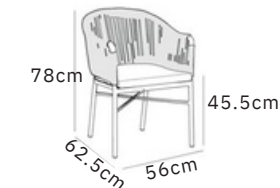

ROPE STYLE CHAIRS COLLECTIONS

KARIN ROPE STYLE CHAIR

56x62.5x78 cm
288pcs/20'gp
624pcs/40'gp
700pcs/40'hq

C534-RP-F026GR