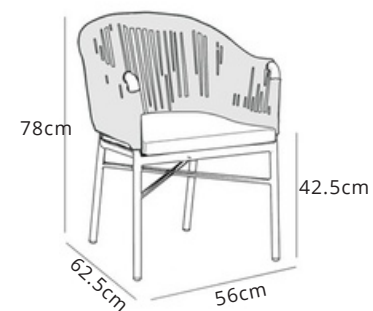

Dimensional drawing

Available colors combination

Powder coating & Rope + Fabric