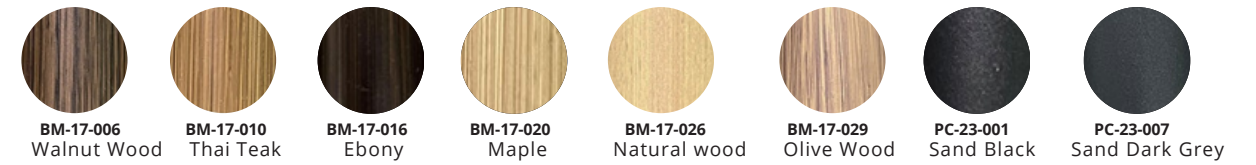

Each piece of furniture you choose, is best proof of your yearning for life and your love for home.

BOW-KONT/RUDY

TEXTILENE CHAIR

Dimensional drawing

Materials

Powder coating

Textilene

TEXTILENE CHAIR

54x62.5x93 cm
279pcs/20'gp
567pcs/40'gp
693pcs/40'hq

Alu. frame
Textilene fabric
Hand brush grain

C512AC-TX

C512AC-TX-TX010

TEXTILENE CHAIR

50x66.5x92 cm
315pcs/20'gp
675pcs/40'gp
825pcs/40'hq

Alu. frame
Textilene fabric
Hand brush grain

C512SC-TX

C512SC-TX-TX061

TEXTILENE CHAIR

46x56x88 cm
400pcs/20'gp
850pcs/40'gp
1020pcs/40'hq

Alu. frame
Textilene fabric
Hand brush grain

C027-TX

C027A-TX-TX010