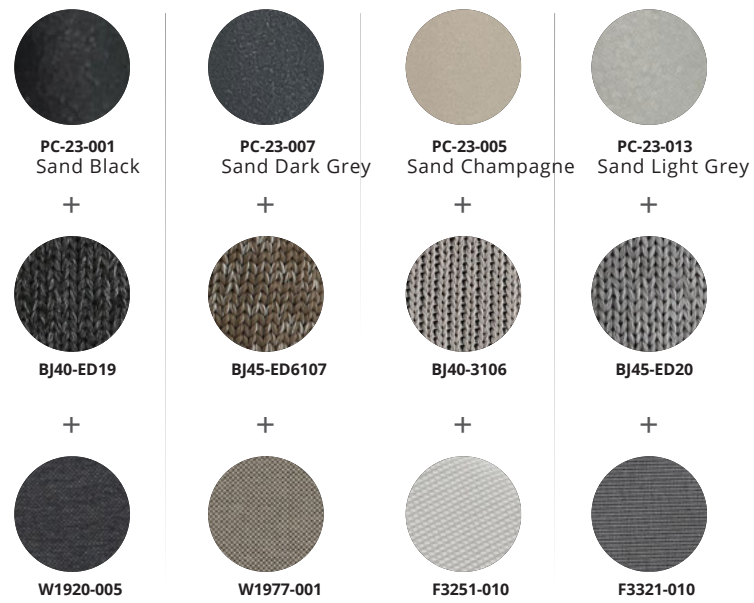

## Available colors combination

Powder coating + Rope + Fabric