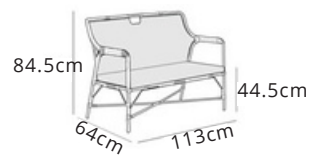

Alu. frame
PE rattan
Hand-made weaving
Hand brush grain

Usage and maintenance conditions

General instructions on product use and/or maintenance.
Do not approach direct heat sources.
Do not expose to direct sunlight.
Do not use grinding products such as acetone, bleach, solvents, etc.

CONDICIONES DE USO Y MANTENIMIENTO

Indicaciones generales sobre el uso y/o mantenimiento del producto.
No aproximar a fuentes directas de calor.
No exponer a la luz solar directa.
No utilizar productos abrasivos como acetonas, lejías, disolventes, etc.