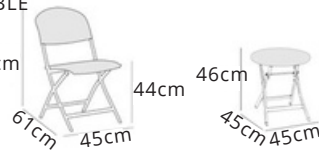

Steel frame
PE rattan
Hand-made weaving
Powder coating finish

TINA
FOLDABLE CHAIR & COFFEE TABLE
45x61x85 cm & Dia.45x46 cm
192sets/20'gp
400sets/40'gp
545sets/40'hq
See Page 103 to 104

Steel frame
Textilene fabric
Hand brush grain

NATAL
RATTAN
BENCH
113x64x84.5
cm
See Page 105 to 106
72pcs/40'gp
108pcs/40'hq