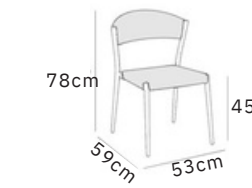

NOEMIE(SIDE CHAIR) ROPE STYLE CHAIR

53x59x78 cm
448pcs/20'gp
912pcs/40'gp
1144pcs/40'hq

C634A-RP-S03101

Alu. frame
HDPE rattan
Hand-made weaving
Powder coating finish