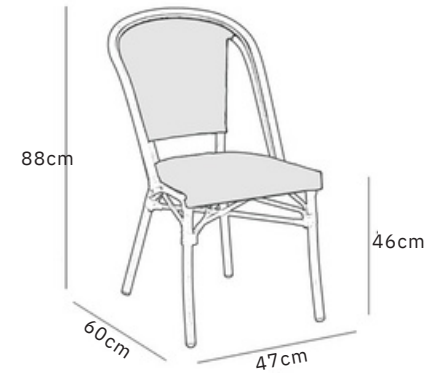

FELIX RATTAN CHAIR

Dimensional drawing