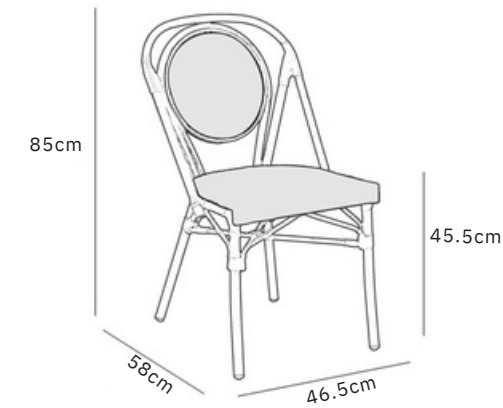

Item No.: C679-FT/ Size:46.5x58x85 cm / 40HQ: 1020pcs

ANNIKA RATTAN CHAIR

Dimensional drawing

Available colors

Powder coating