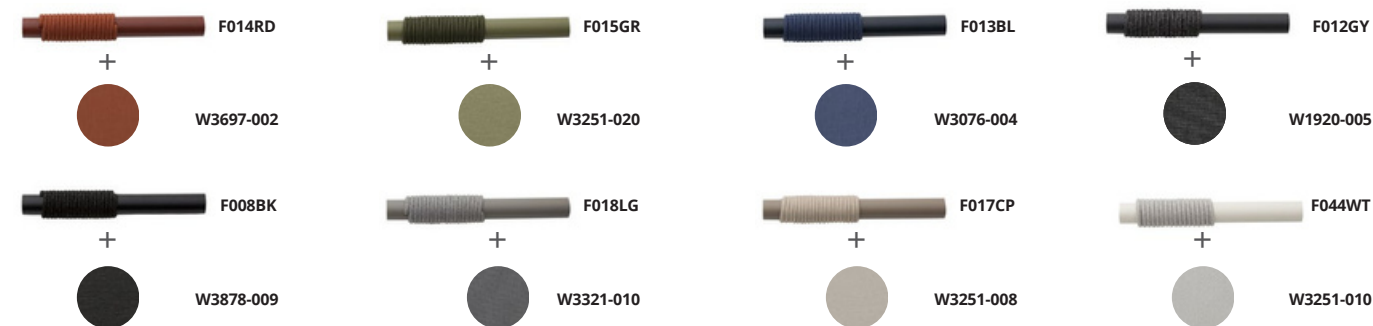

### Available colors combination

Powder coating & Rope + Fabric

Item No.: C534-RP-F027CP Color: Dark Brown

Item No.: C534-RP-F028CP Color: Dark Brown & White

Item No.: C534-RP-F011GY Color: Dark Grey

Alu. HPL table  
Item No.: T212B