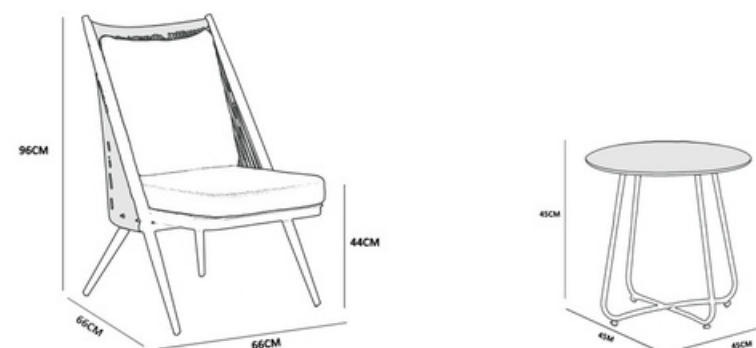

Dimensional drawing

Available colors combination

Powder coating & Rope + Fabric