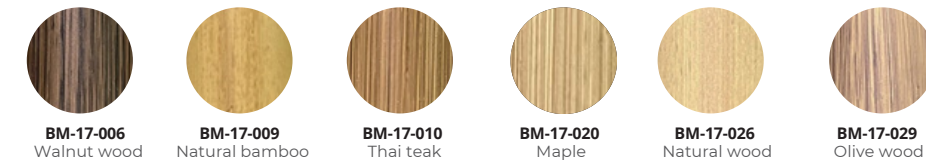

Available colors

Powder coating