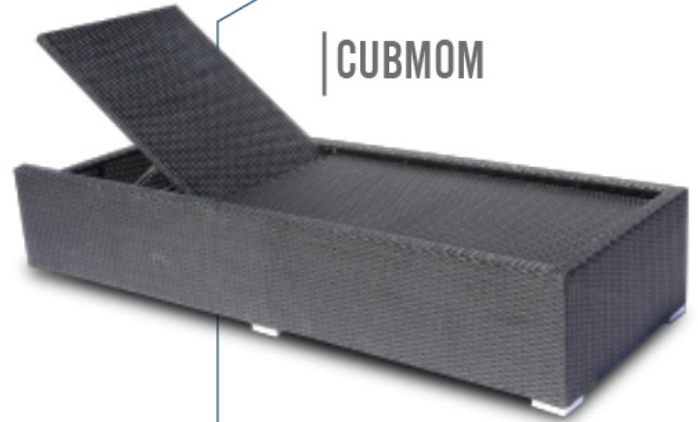

| CUBMOM

LO DISEÑAMOS

CONTAMOS CON UN EQUIPO PROFESIONAL
ALTAMENTE CAPACITADO PARA DISEÑAR
Y FABRICAR EL MOBILIARIO IDEAL